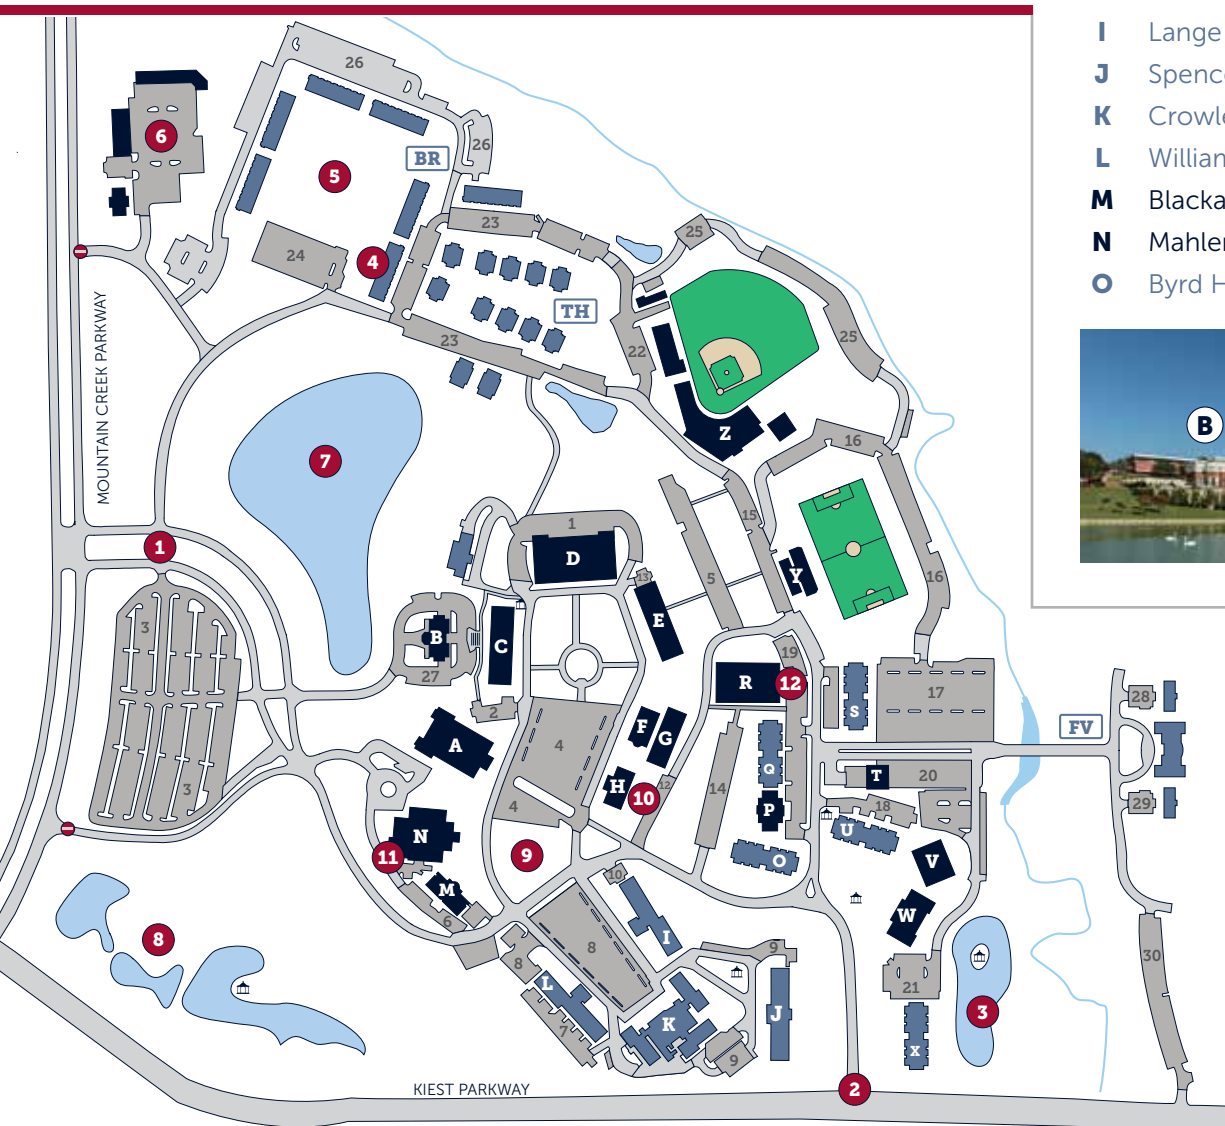

COLOR GUIDE

- academic or administrative buildings
- student housing
- roads or sidewalks
- parking areas

ICON GUIDE

- 1 points of interest
- 1 parking area
- no entry
- gazebo

- A** Pilgrim Chapel
- B** Nation Hall
- C** Strickland Building
- D** Collins Learning Center
- E** Roberts Building
- F** Horner Hall
- G** Education Building
- H** Dean Learning Center
- I** Lange Hall
- J** Spence Hall
- K** Crowley Hall
- L** Williams Hall
- M** Blackaby Hall
- N** Mahler Student Center
- O** Byrd Hall

- P** Ebby Halliday Center
- Q** Hurley Hall
- R** Burg Center
- S** Blackburn Hall
- T** Athletic Training Center
- U** White Hall
- V** Global Missions Center
- W** International Center
- X** Cook Hall
- Y** Sedwick Soccer Fieldhouse
- Z** Horner Ballpark
- BR** Brownstones
- TH** Townhomes
- FV** Ford Village

POINTS OF INTEREST

- 1** Main Entrance (Mountain Creek Parkway)
- 2** Kiest Entrance
- 3** Global Village, Bush Pond, and Mike Arnold Fitness Trail
- 4** The Union
- 5** Intramural Field
- 6** Physical Plant Complex
- 7** Swan Lake
- 8** Southwest Ponds and Fitness Trail
- 9** Turner Park: Basketball and Sand Volleyball Court
- 10** Sellar Yard
- 11** Mail Services Center
- 12** Fitness Center

W David and In Sun Moon International Center

X Shelia Cook Hall

Y Sedwick Soccer Fieldhouse

Z Joan and Andy Horner Ballpark

- Harold and Mildred Sadler Box
- Athletic Guesthouse

BR The Brownstones

- DBU Coffeehouse
- Mooyah Burgers
- Swimming Pool
- The Union