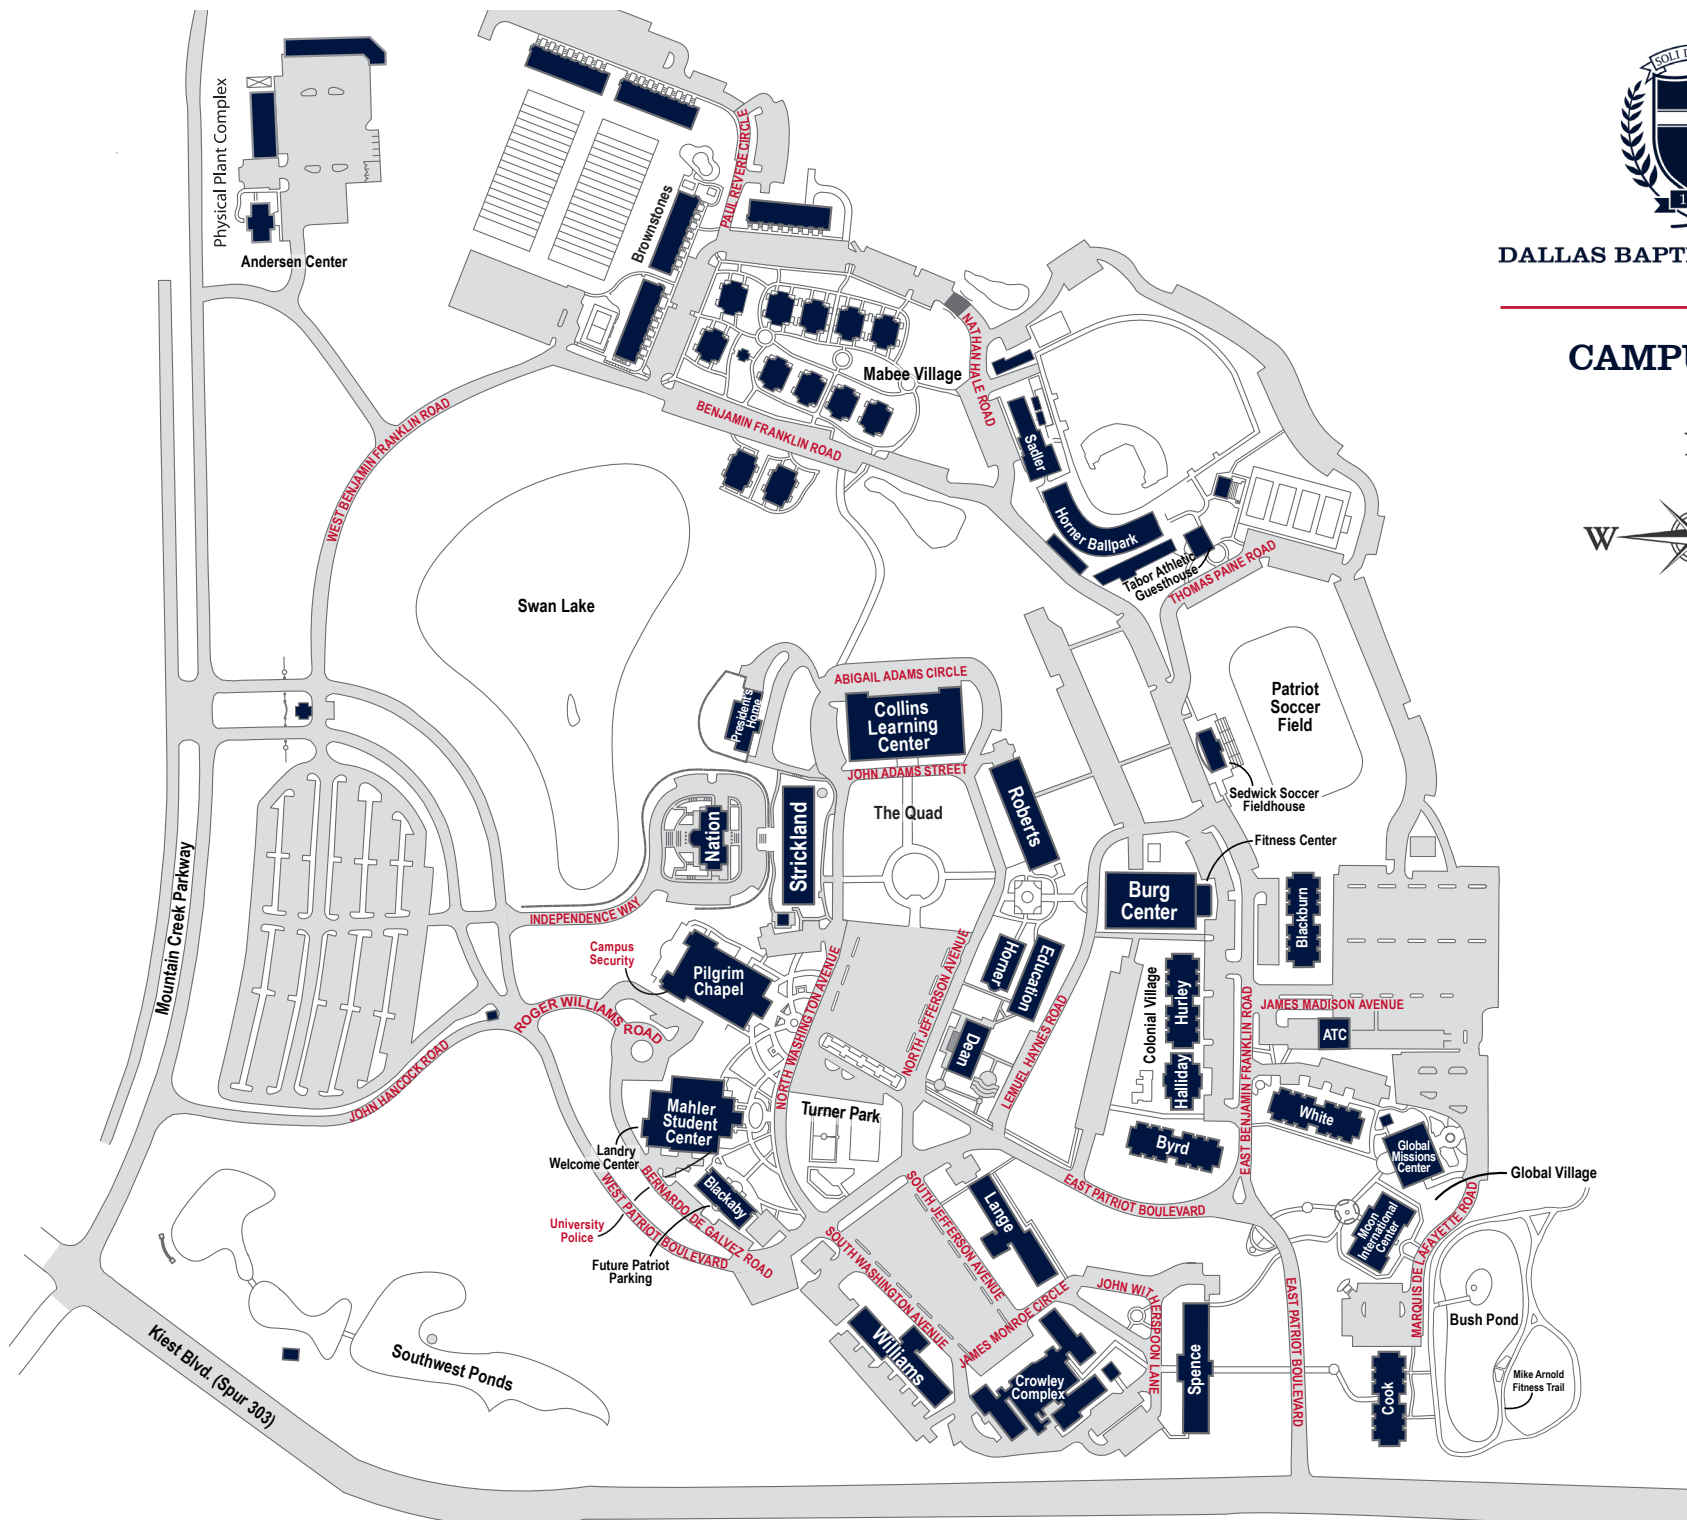

DALLAS BAPTIST UNIVERSITY

CAMPUS MAP

DBU CAMPUS MAP LEGEND

Fred C. and Katherine B. Andersen Center (Physical Plant Complex)

Construction
Environmental/Energy Management
Landscaping
Physical Operations
Transportation